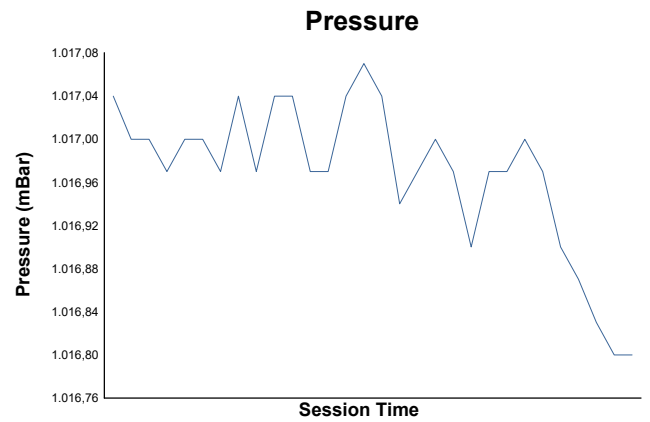

# Entrenamiento Cronometrado 1

## Weather Report

Track Status: **DRY**