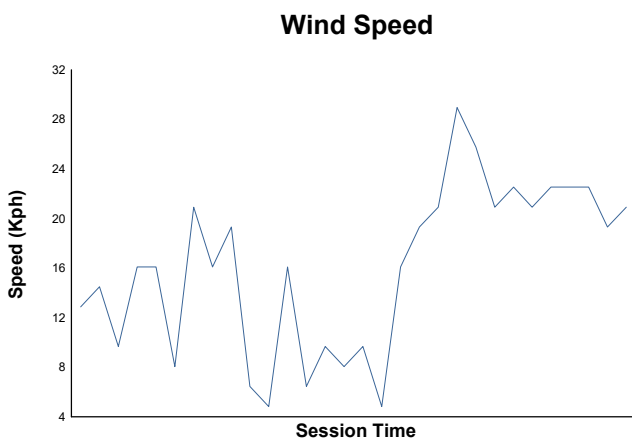

# Entrenamiento Cronometrado 1

## Weather Report

Track Status: **DRY**