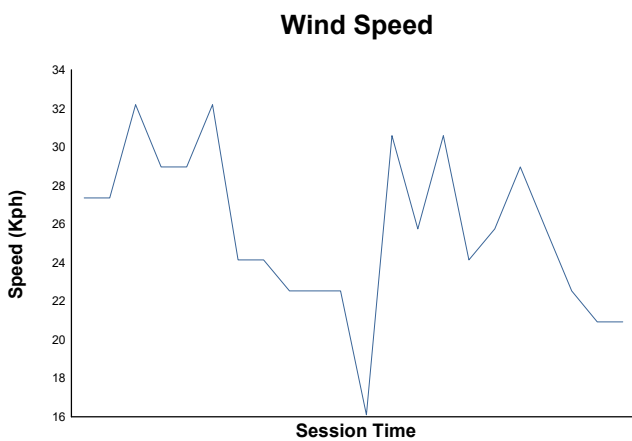

Carrera 1

Weather Report

Track Status: **WET**