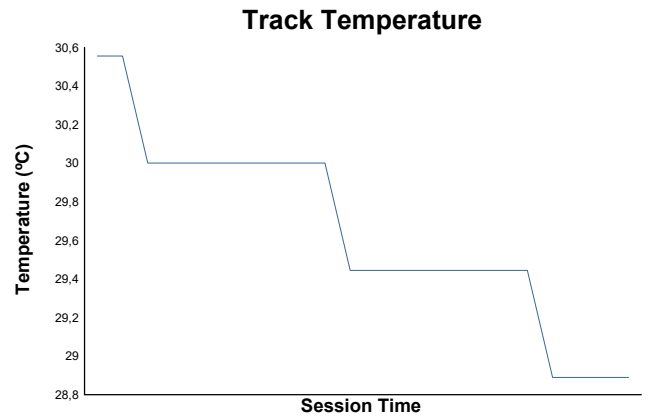

Carrera 1

Weather Report

Track Status: **WET**