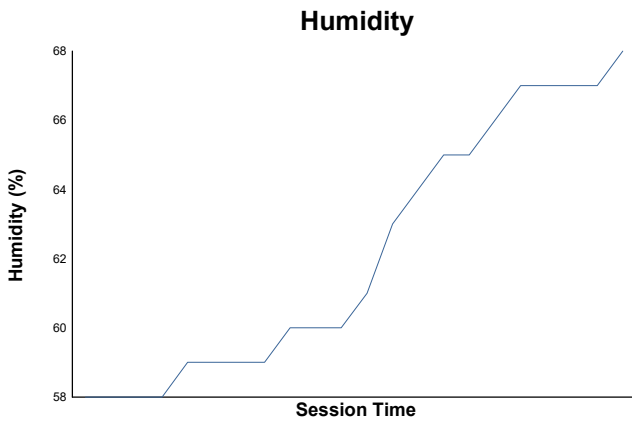

Carrera 1

Weather Report

Track Status: **WET**