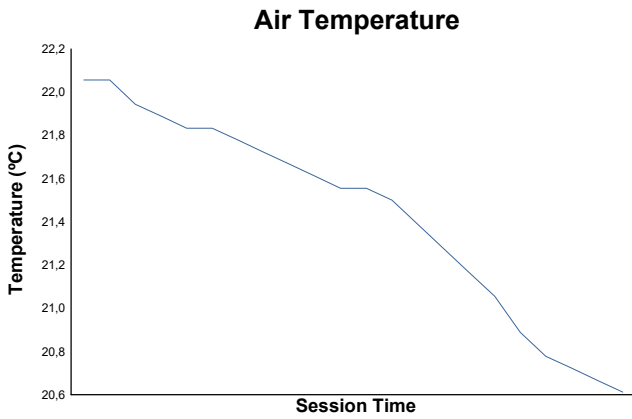

Carrera 1

Weather Report

Track Status: **WET**