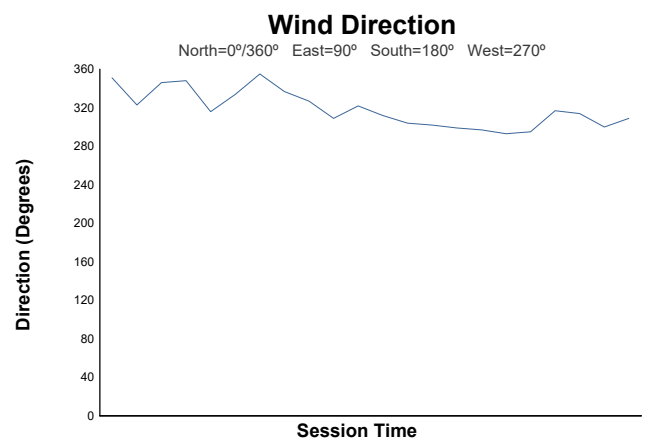

Carrera 1

Weather Report

Track Status: **WET**