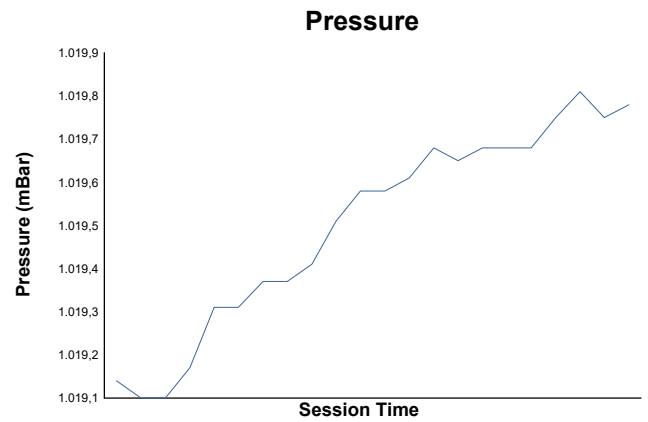

Carrera 1

Weather Report

Track Status: **WET**