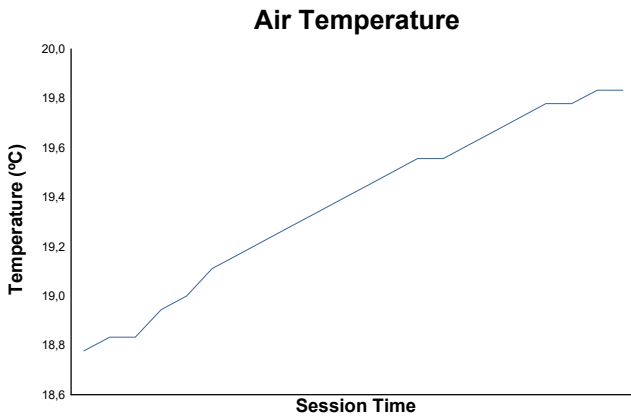

Carrera 2 Weather Report

Track Status: **DRY**