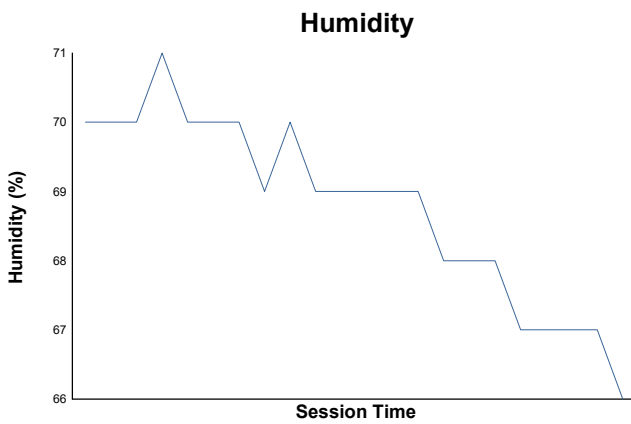

Carrera 2 Weather Report

Track Status: **DRY**