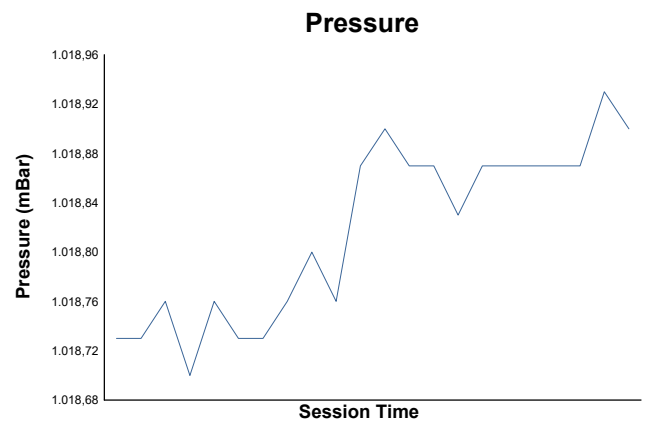

Carrera 2 Weather Report

Track Status: **DRY**