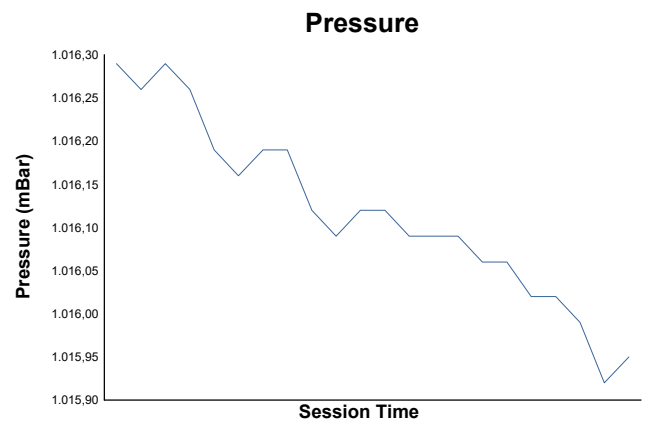

Carrera 3 Weather Report

Track Status: **DRY**