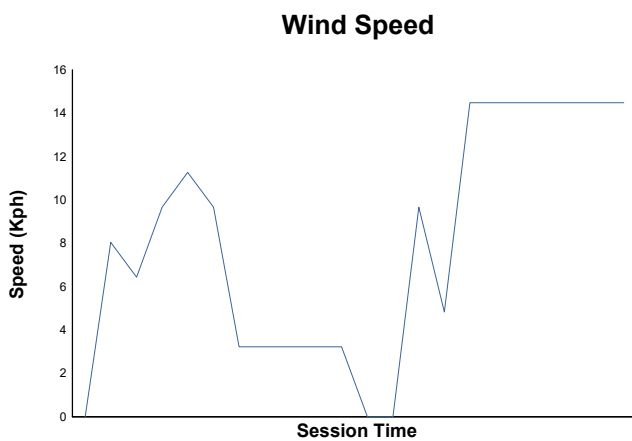

Carrera 3 Weather Report

Track Status: **DRY**