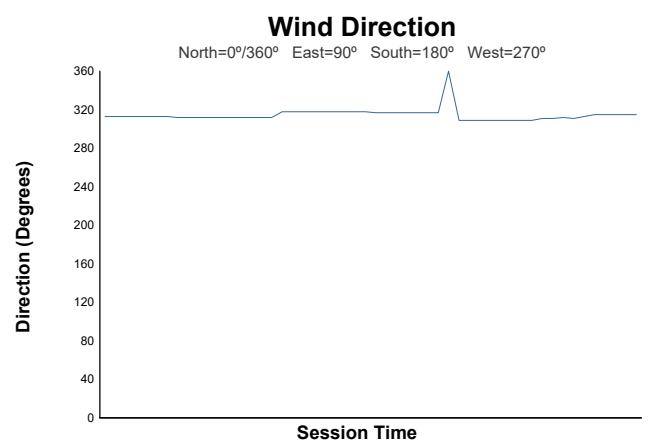

Carrera 1  
Weather Report

Track Status: **DRY**