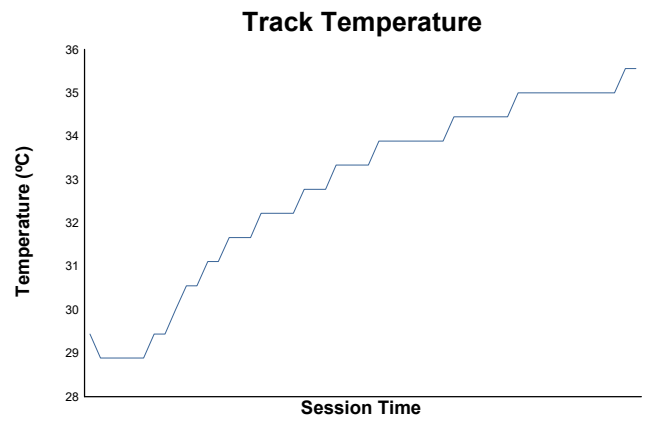

Carrera 1  
Weather Report

Track Status: **DRY**