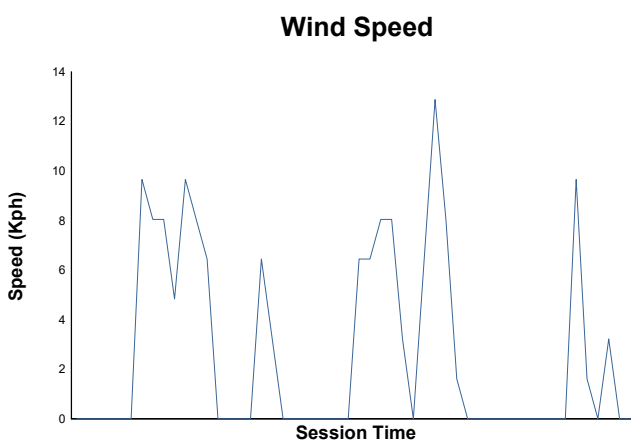

Carrera 1  
Weather Report

Track Status: **DRY**