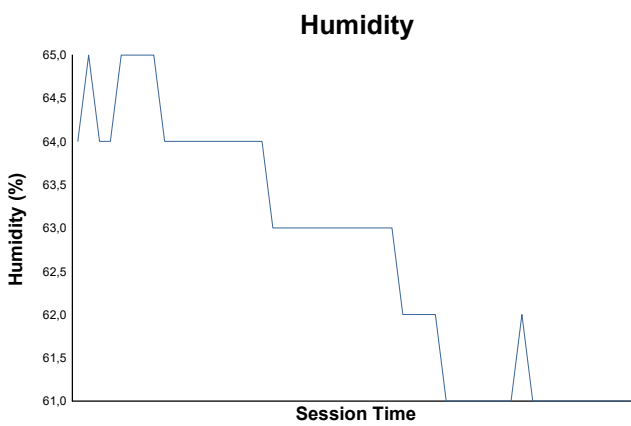

Carrera 1  
Weather Report

Track Status: **DRY**