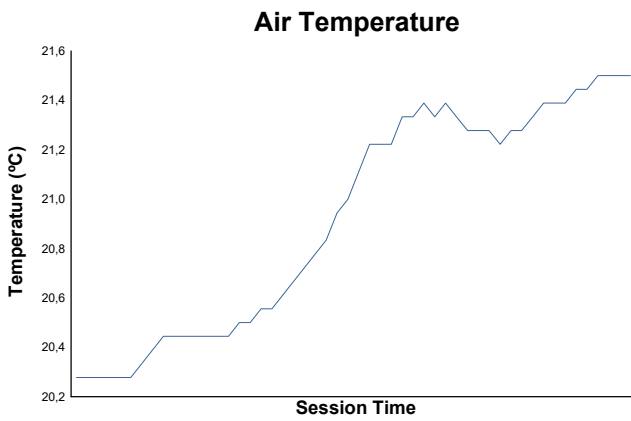

Carrera 1  
Weather Report

Track Status: **DRY**