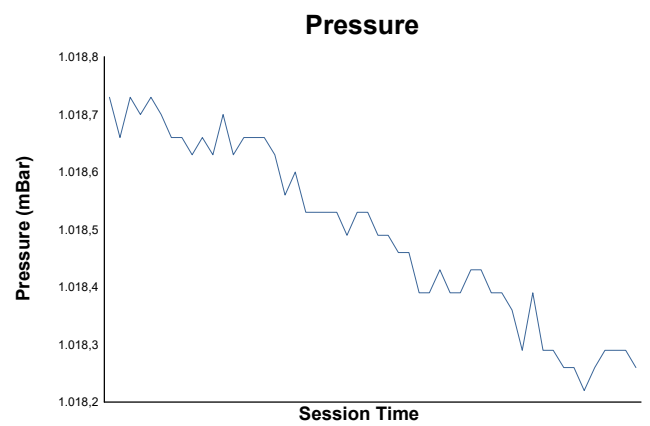

Carrera 1  
Weather Report

Track Status: **DRY**