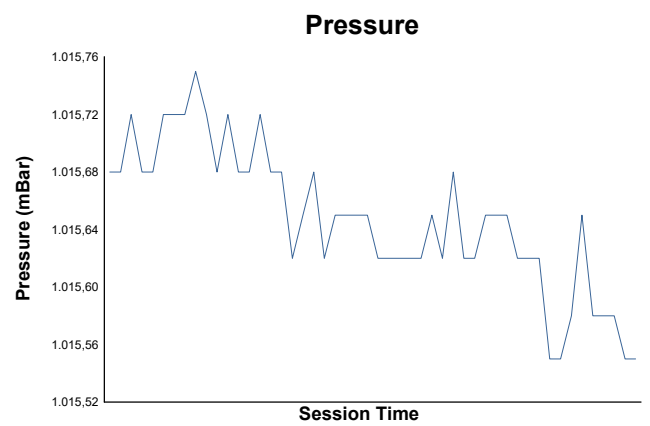

Carrera 2  
Weather Report

Track Status: **DRY**