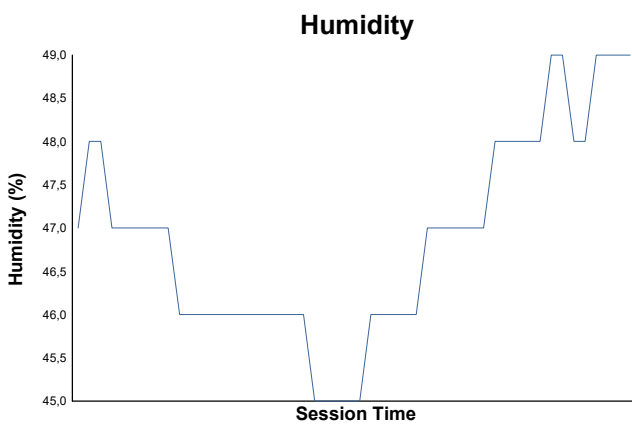

Carrera 2  
Weather Report

Track Status: **DRY**