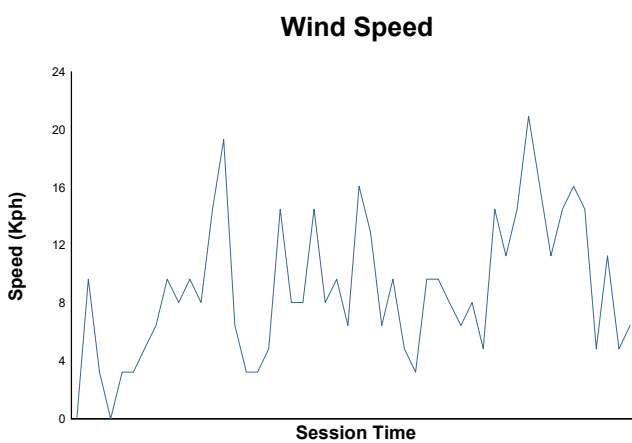

Carrera 2  
Weather Report

Track Status: **DRY**