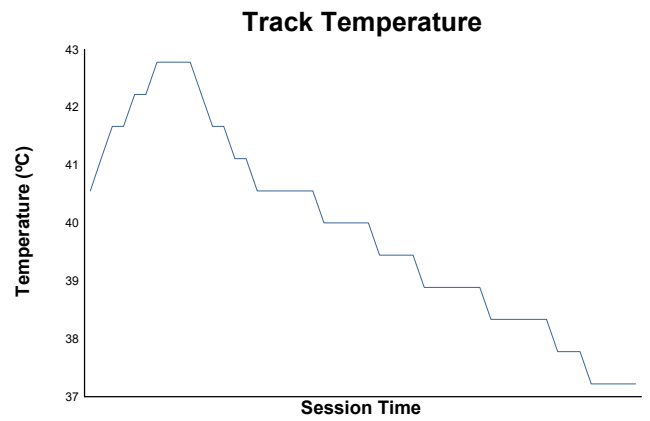

Carrera 2  
Weather Report

Track Status: **DRY**