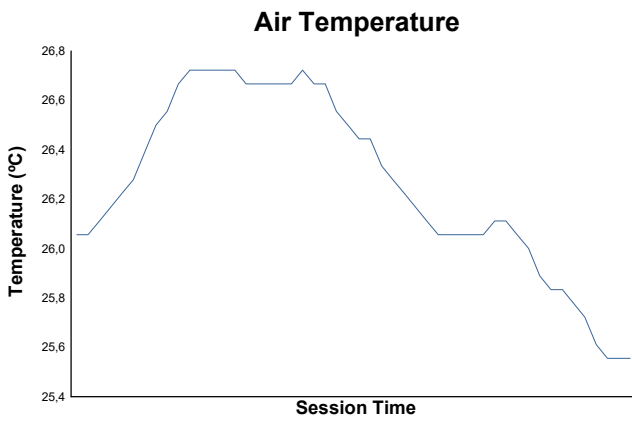

Carrera 2  
Weather Report

Track Status: **DRY**