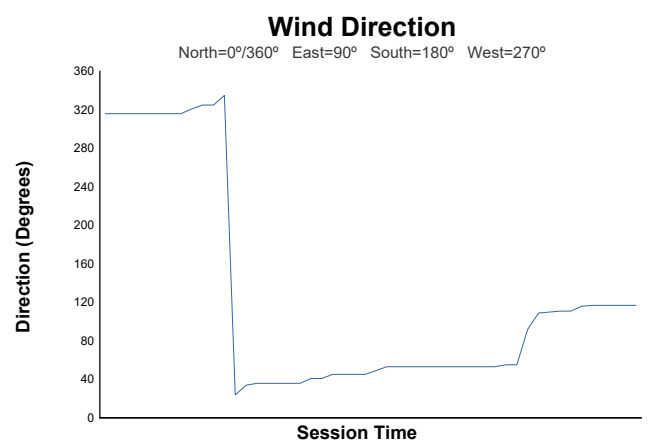

Carrera 2  
Weather Report

Track Status: **DRY**