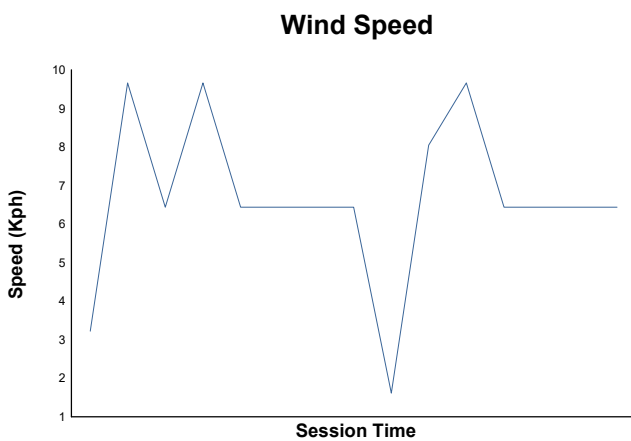

Entrenamiento Cronometrado 1

Weather Report

Track Status: **DRY**