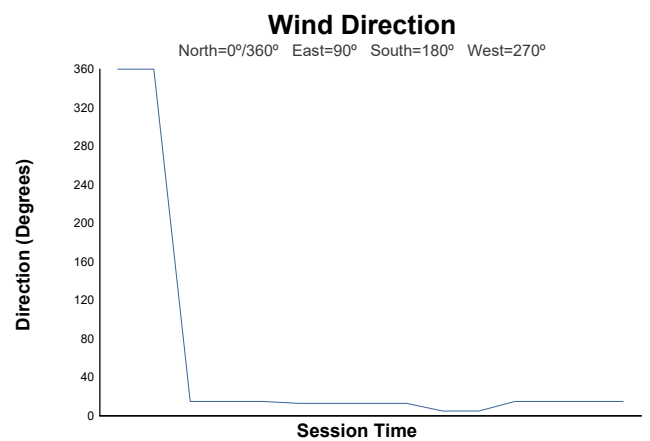

Entrenamiento Cronometrado 1

Weather Report

Track Status: **DRY**