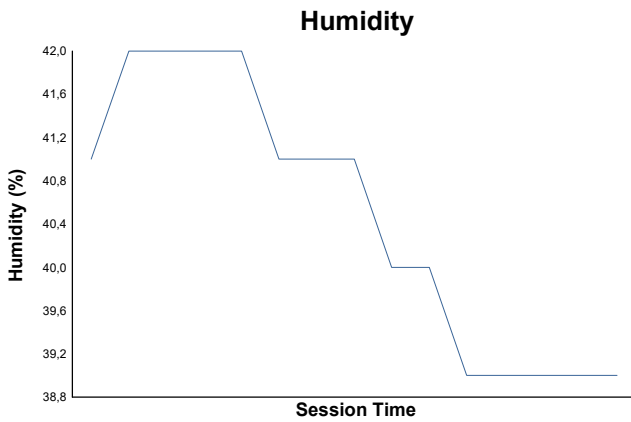

Entrenamiento Cronometrado 1

Weather Report

Track Status: **DRY**