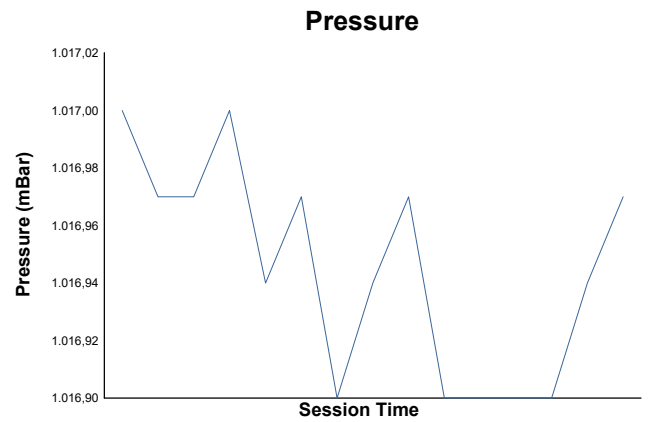

Entrenamiento Cronometrado 1

Weather Report

Track Status: **DRY**