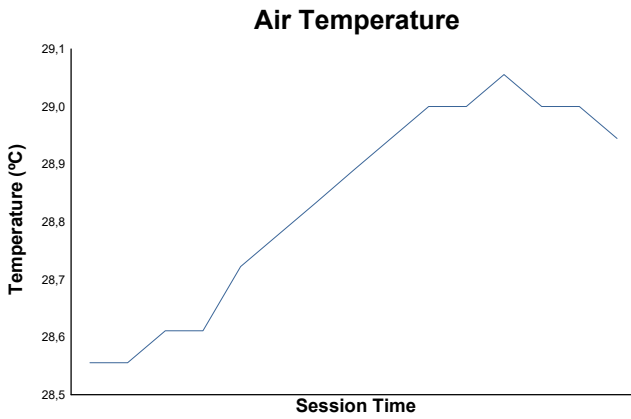

Entrenamiento Cronometrado 1

Weather Report

Track Status: **DRY**