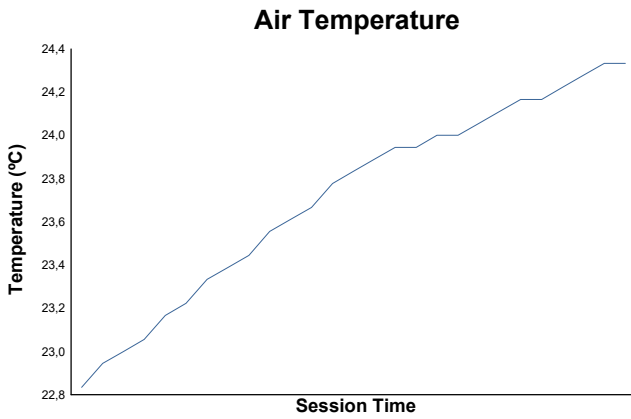

Carrera 1
Weather Report

Track Status: **WET**