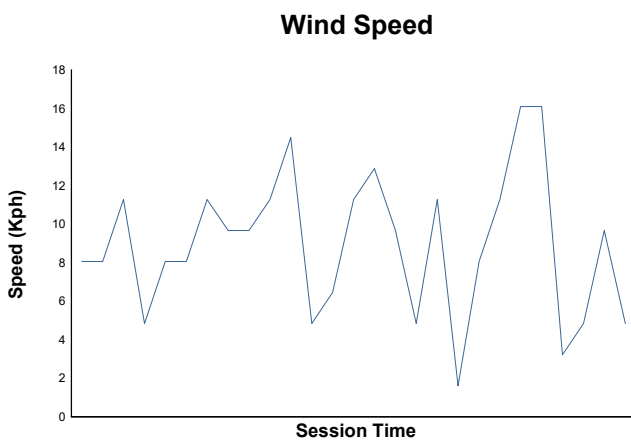

Carrera 1
Weather Report

Track Status: **WET**