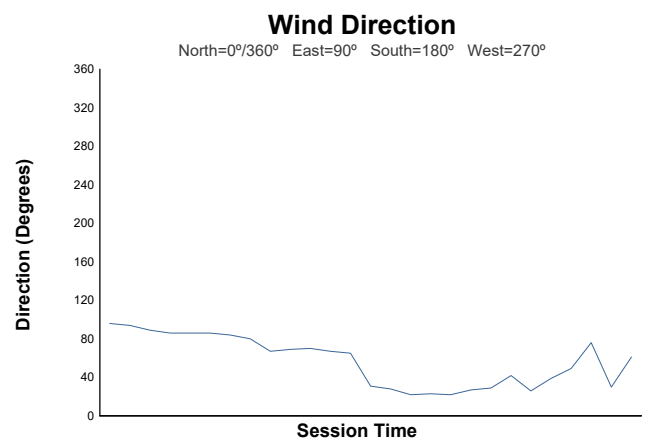

Carrera 1
Weather Report

Track Status: **WET**