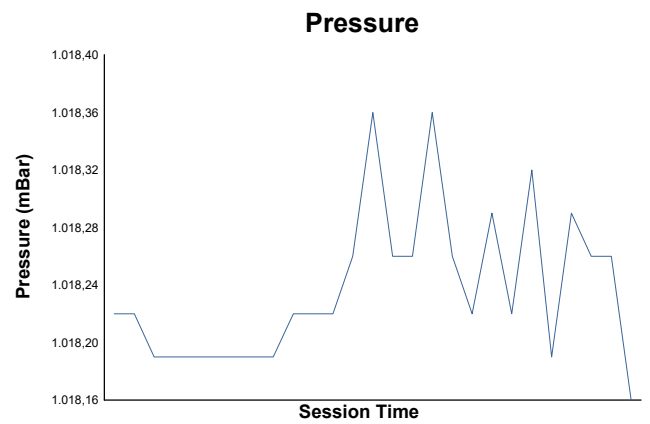

Carrera 1
Weather Report

Track Status: **WET**