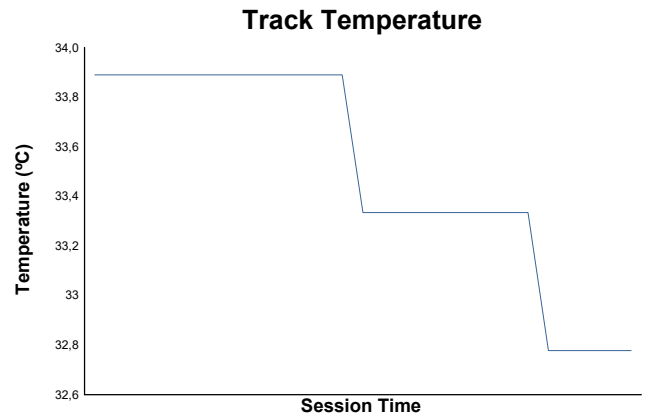

Carrera 1
Weather Report

Track Status: **WET**