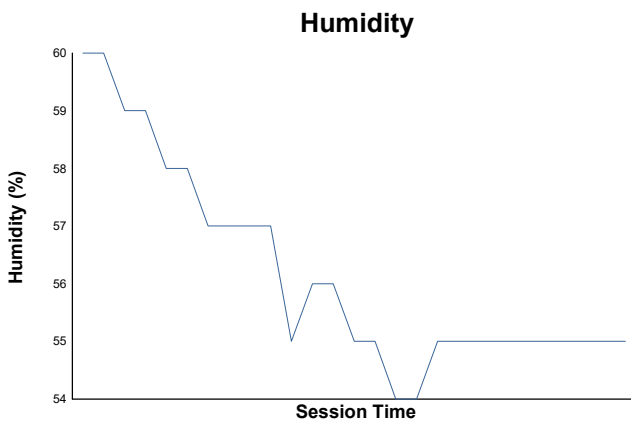

Carrera 1
Weather Report

Track Status: **WET**