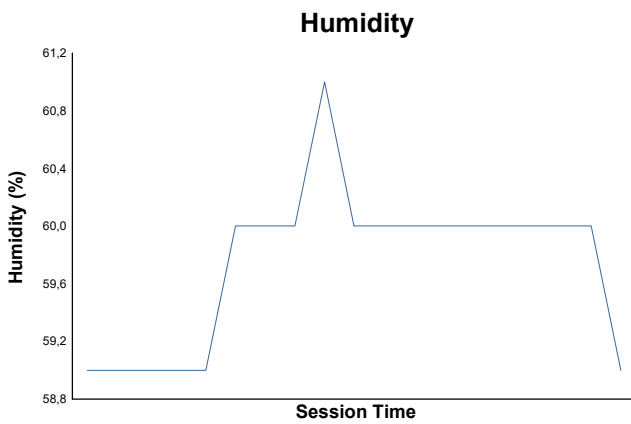

## Carrera 2 Weather Report

Track Status: **DRY**