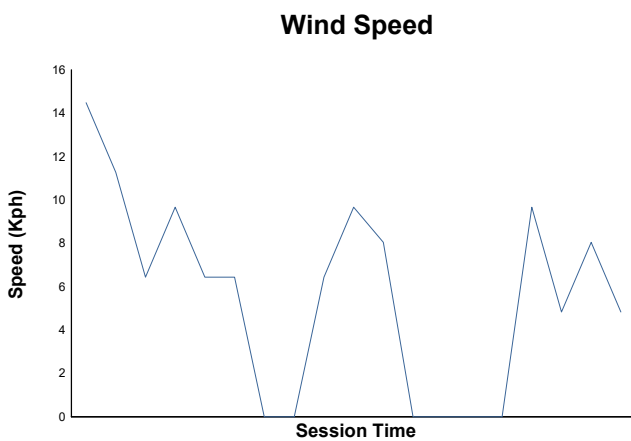

## Carrera 2 Weather Report

Track Status: **DRY**