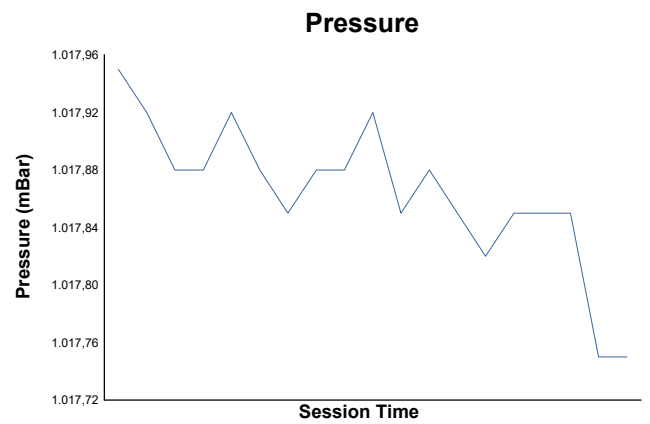

## Carrera 2 Weather Report

Track Status: **DRY**