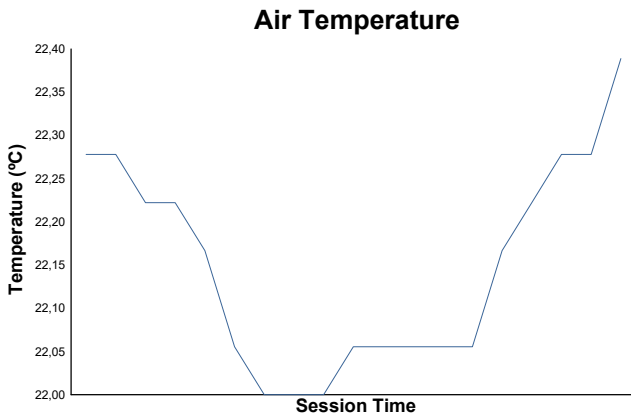

## Carrera 2 Weather Report

Track Status: **DRY**