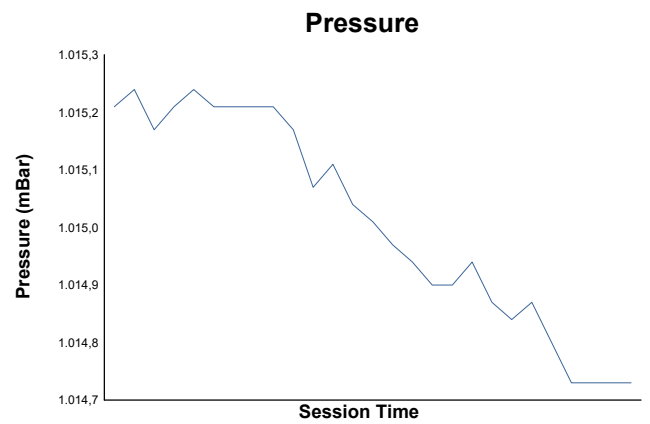

Carrera 3 Weather Report

Track Status: **DRY**