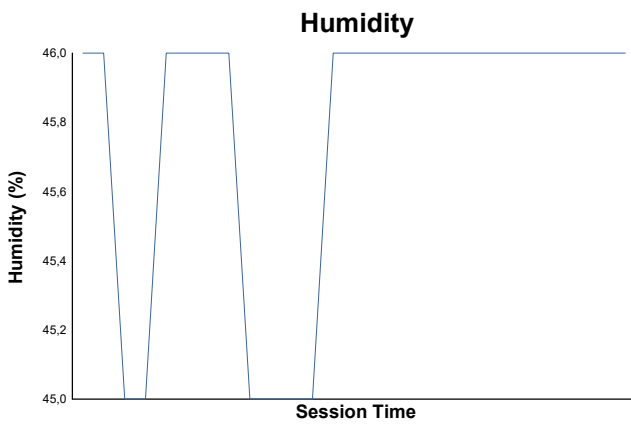

Carrera 3 Weather Report

Track Status: **DRY**