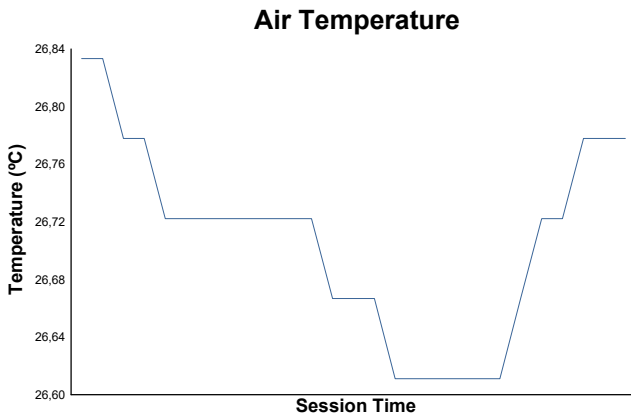

Carrera 3 Weather Report

Track Status: **DRY**