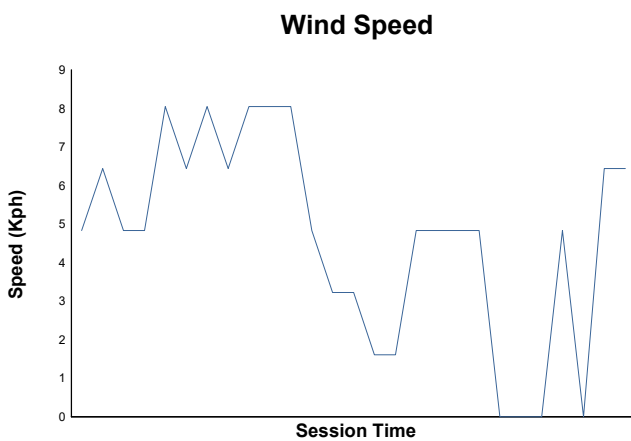

Carrera 3 Weather Report

Track Status: **DRY**