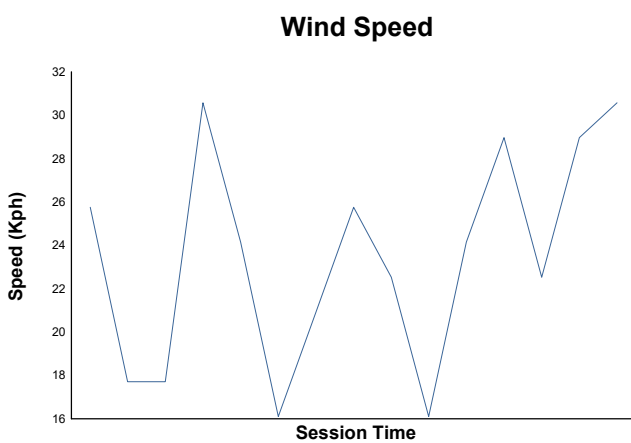

Cronometrado 1 GT-TCR

Weather Report

Track Status: **DRY**