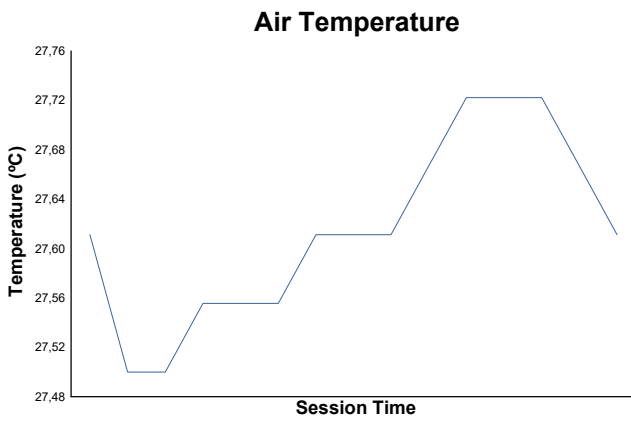

Cronometrado 1 GT-TCR

Weather Report

Track Status: **DRY**