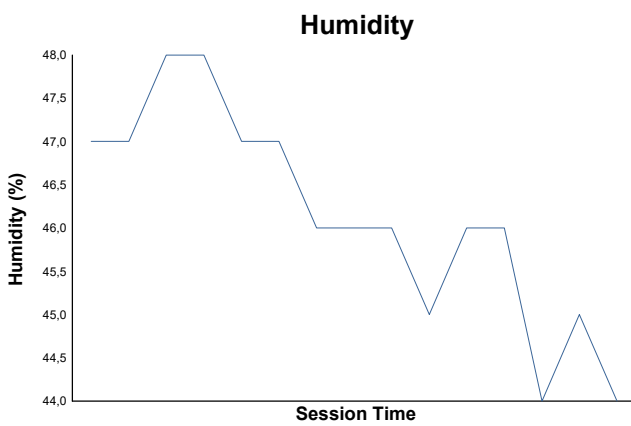

Cronometrado 1 GT-TCR

Weather Report

Track Status: **DRY**