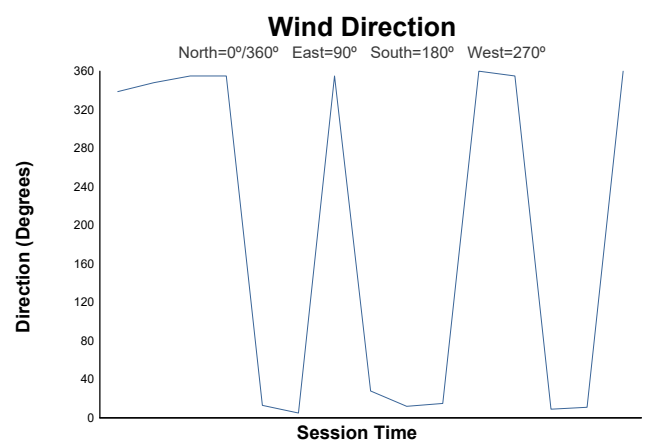

Cronometrado 1 GT-TCR

Weather Report

Track Status: **DRY**