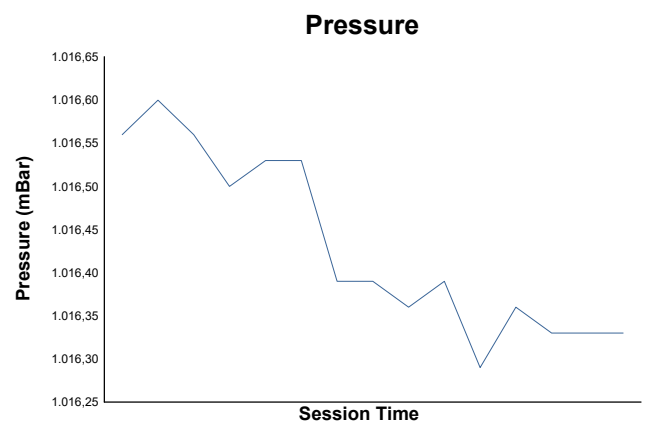

Cronometrado 1 GT-TCR

Weather Report

Track Status: **DRY**