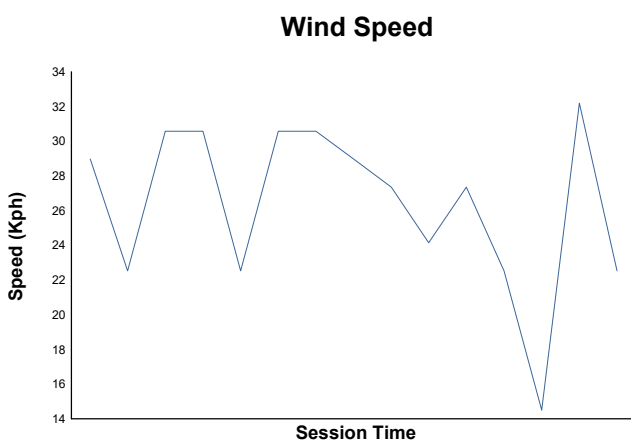

# Cronometrado 2 GT-TCR

## Weather Report

Track Status: **DRY**