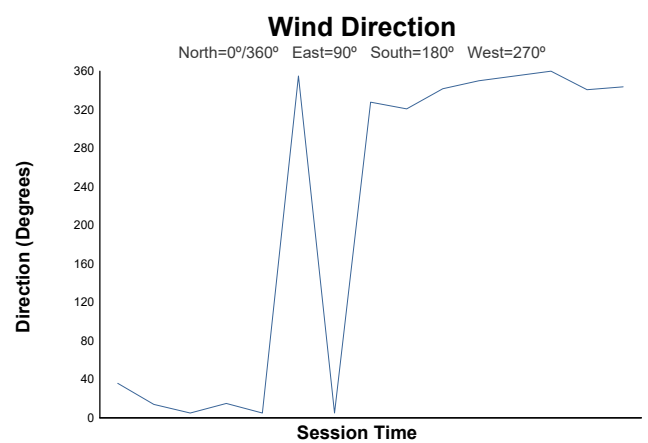

# Cronometrado 2 GT-TCR

## Weather Report

Track Status: **DRY**