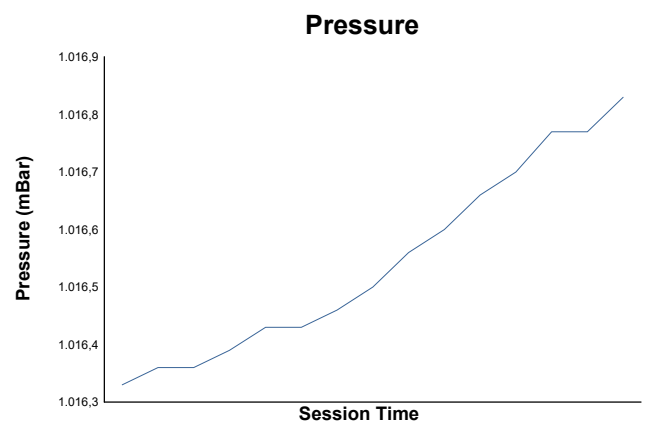

# Cronometrado 2 GT-TCR

## Weather Report

Track Status: **DRY**