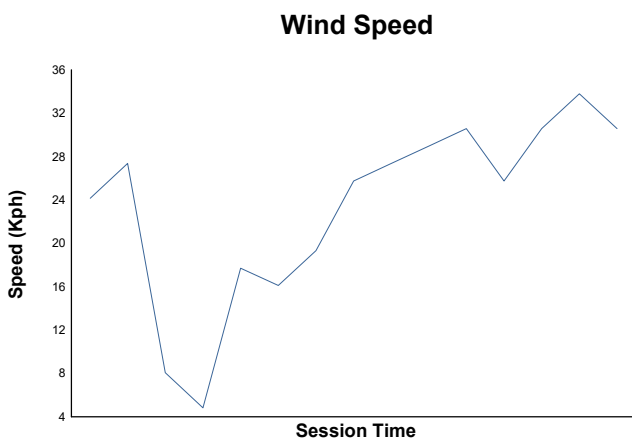

Cronometrado 1 CER

Weather Report

Track Status: **DRY**