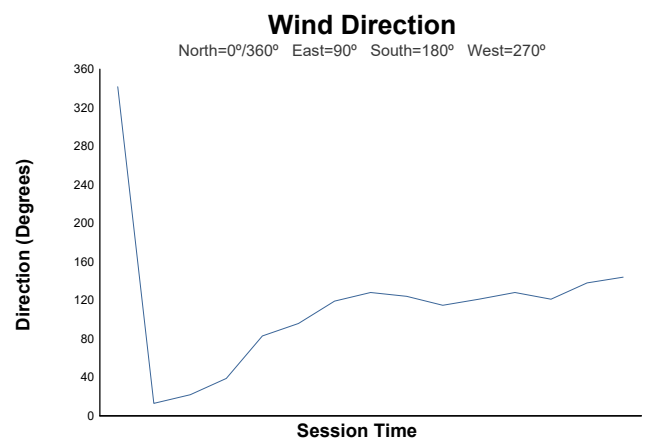

Cronometrado 1 CER

Weather Report

Track Status: **DRY**