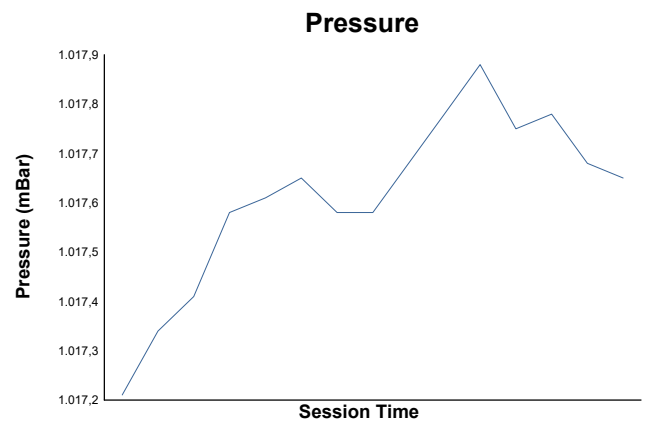

Cronometrado 1 CER

Weather Report

Track Status: **DRY**