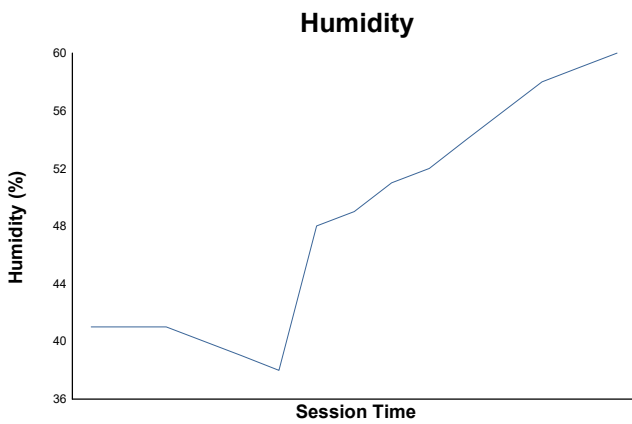

Cronometrado 1 CER

Weather Report

Track Status: **DRY**