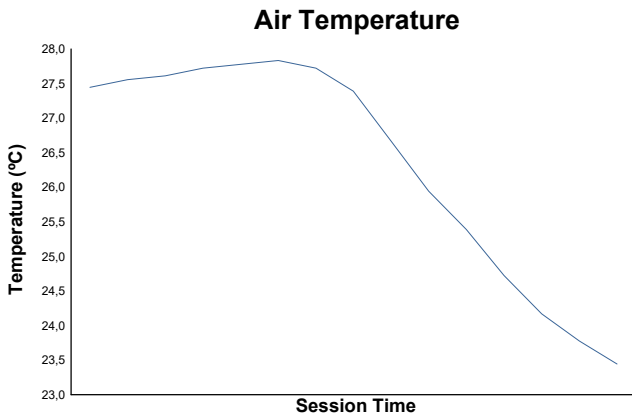

Cronometrado 1 CER

Weather Report

Track Status: **DRY**