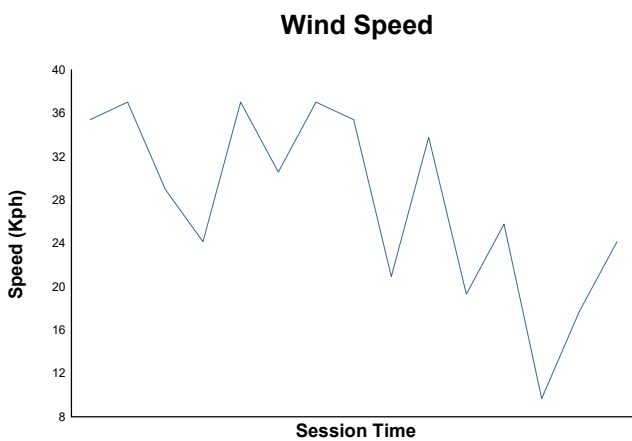

Cronometrado 2 CER

Weather Report

Track Status: **DRY**