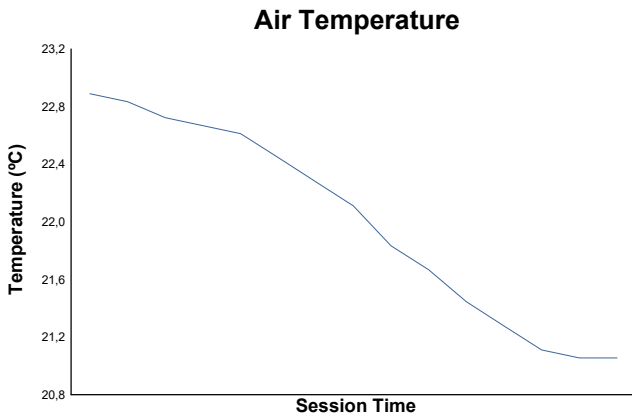

Cronometrado 2 CER

Weather Report

Track Status: **DRY**