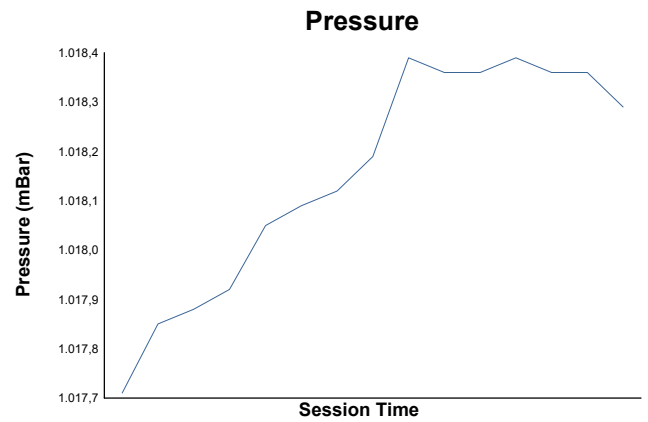

Cronometrado 2 CER

Weather Report

Track Status: **DRY**