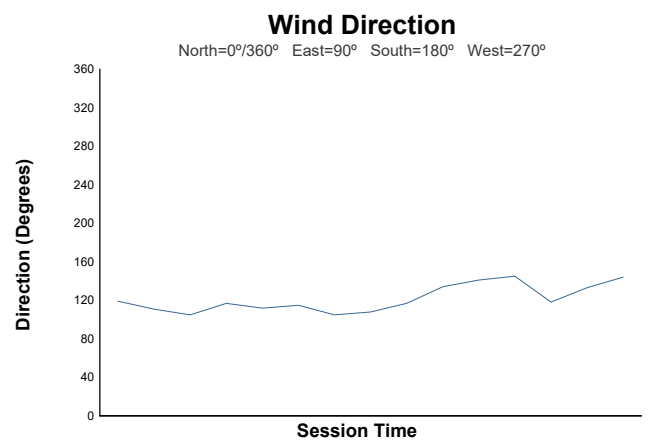

Cronometrado 2 CER

Weather Report

Track Status: **DRY**