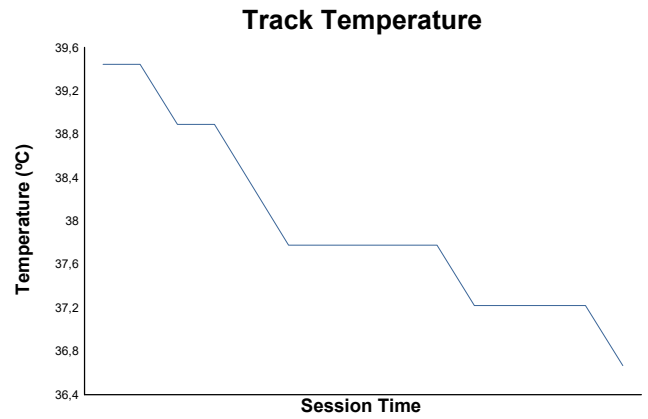

Cronometrado 2 CER

Weather Report

Track Status: **DRY**