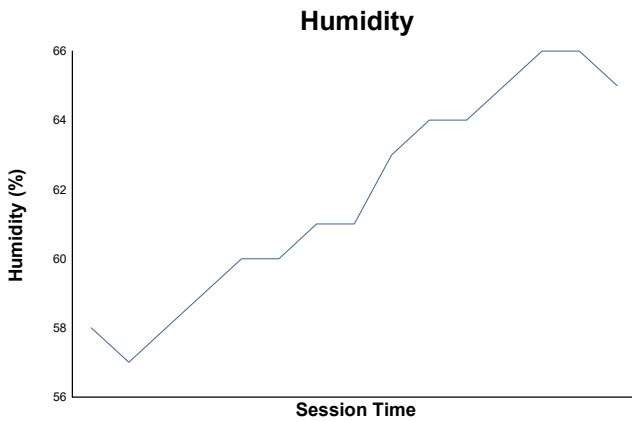

Cronometrado 2 CER

Weather Report

Track Status: **DRY**