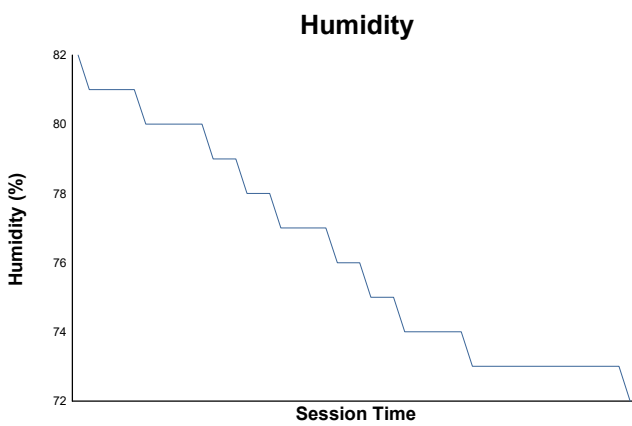

Carrera 1

Weather Report

Track Status: **DRY**