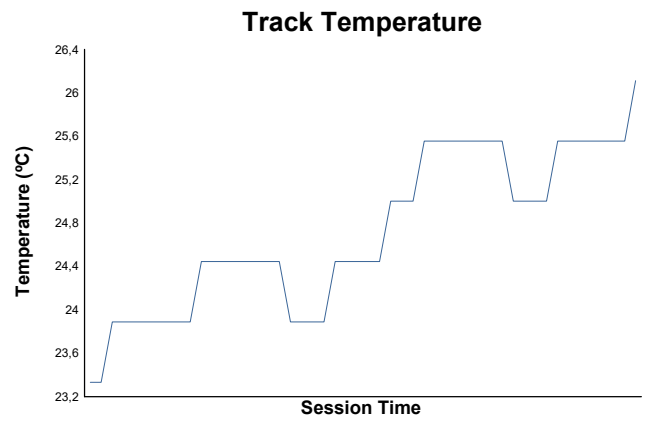

Carrera 1

Weather Report

Track Status: **DRY**