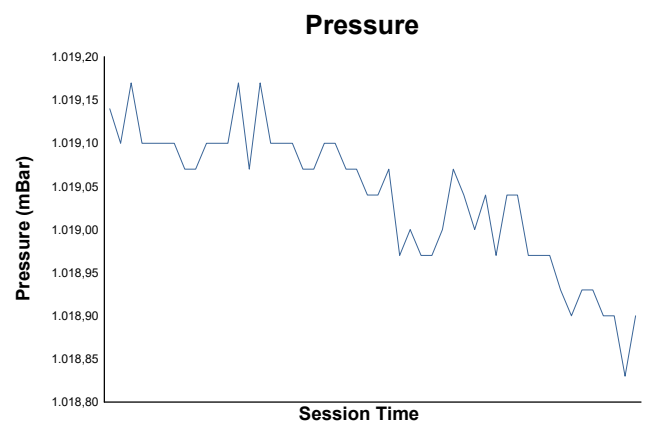

Carrera 1

Weather Report

Track Status: **DRY**