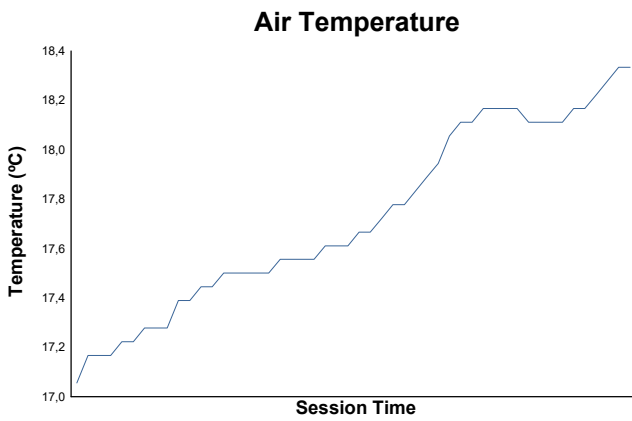

Carrera 1

Weather Report

Track Status: **DRY**