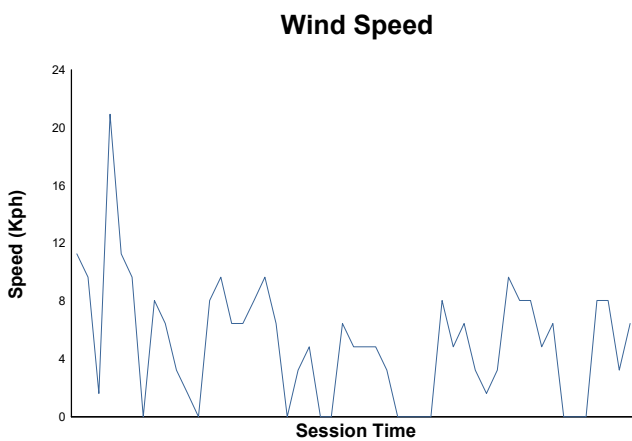

## Carrera 2 Weather Report

Track Status: **DRY**