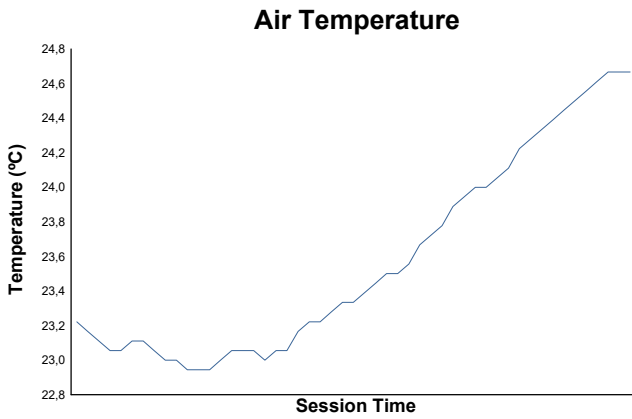

## Carrera 2 Weather Report

Track Status: **DRY**