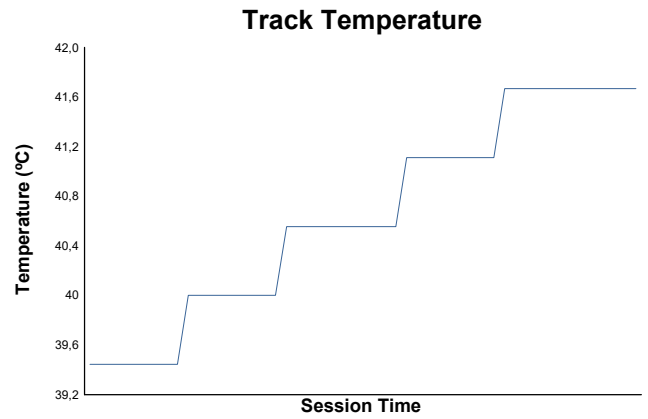

## Carrera 2 Weather Report

Track Status: **DRY**