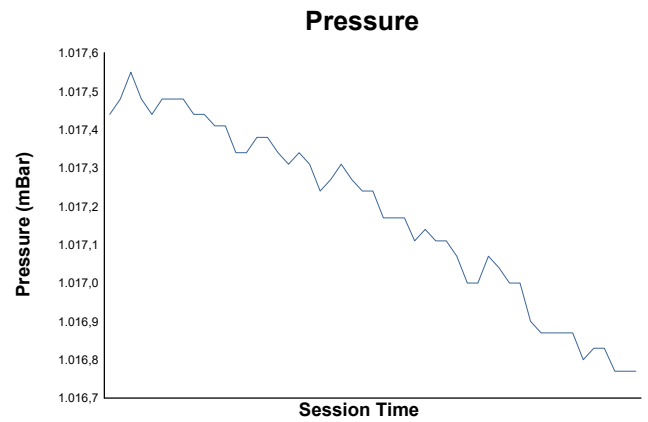

## Carrera 2 Weather Report

Track Status: **DRY**