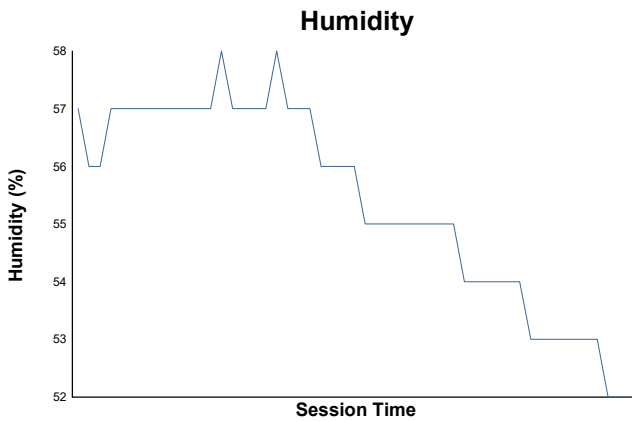

## Carrera 2 Weather Report

Track Status: **DRY**