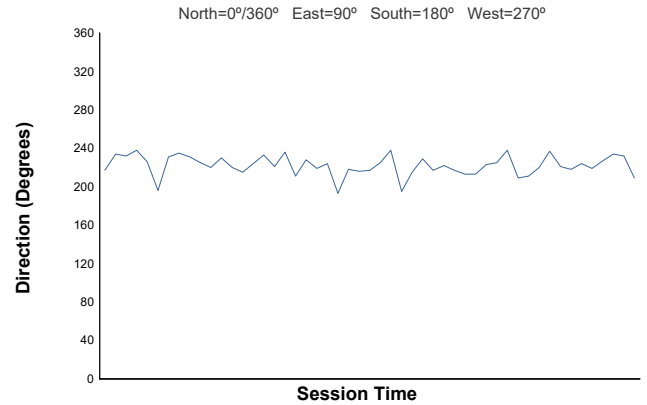

Humidity

Pressure

Wind Speed

Wind Direction

Track Status: **DRY**