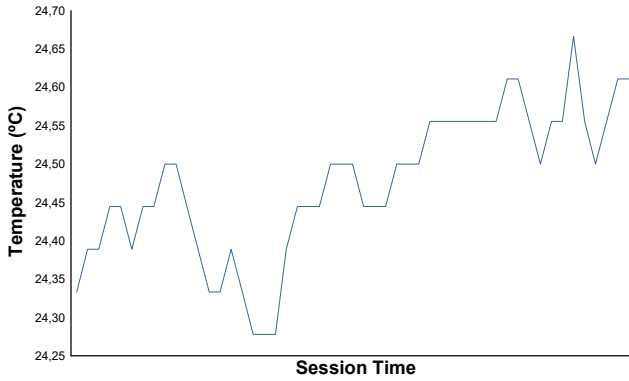

GT-CER
CAMPEONATO DE ESPAÑA RESISTENCIA

RACE READY
IBERIAN HISTORIC RACING

FESTIVAL DE LA VELOCIDAD

CER - GT

Carrera 2

Weather Report

Air Temperature

Track Temperature

Humidity

Pressure

Wind Speed

Wind Direction

Track Status: **DRY**