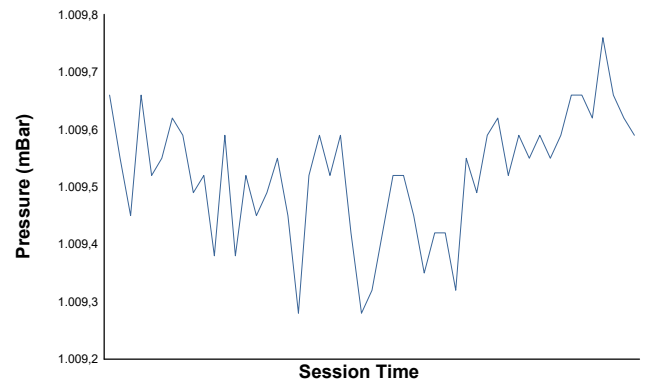

GT-CER
CAMPEONATO DE ESPAÑA RESISTENCIA

RACE READY
IBERIAN HISTORIC RACING

FESTIVAL DE LA VELOCIDAD

CER - GT

Carrera 2

Weather Report

Air Temperature

Track Temperature

Humidity

Pressure

Wind Speed

Wind Direction

Track Status: **DRY**