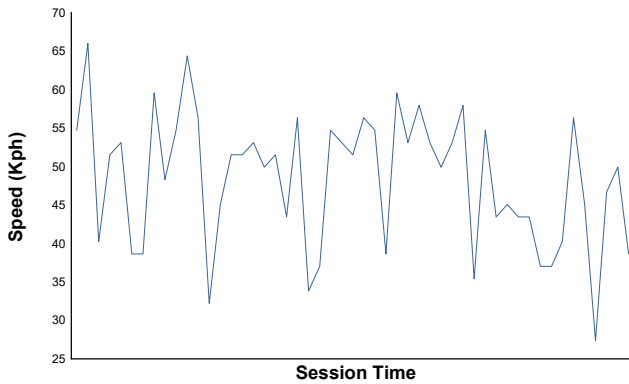

GT-CER
CAMPEONATO DE ESPAÑA RESISTENCIA

RACE READY
IBERIAN HISTORIC RACING

FESTIVAL DE LA VELOCIDAD

CER - GT

Carrera 2

Weather Report

Air Temperature

Track Temperature

Humidity

Pressure

Wind Speed

Wind Direction

Track Status: **DRY**