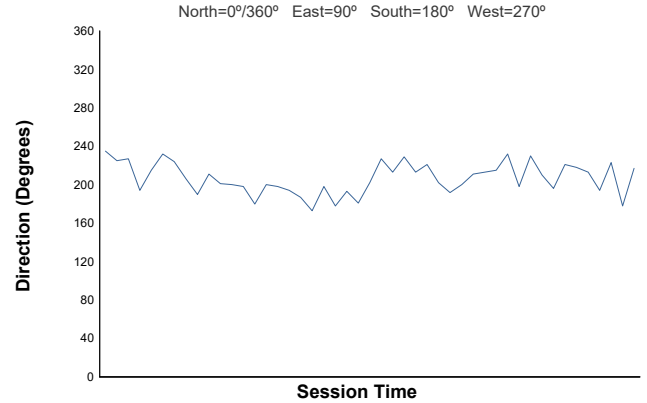

Humidity

Pressure

Wind Speed

Wind Direction

Track Status: **DRY**