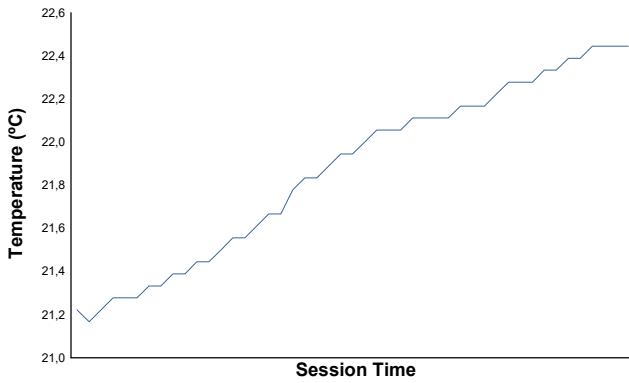

GT-CER
CAMPEONATO DE ESPAÑA RESISTENCIA

RACE READY
IBERIAN HISTORIC RACING

FESTIVAL DE LA VELOCIDAD

COPA RACER

Carrera 1

Weather Report

Air Temperature

Track Temperature

Humidity

Pressure

Wind Speed

Wind Direction

Track Status: **DRY**