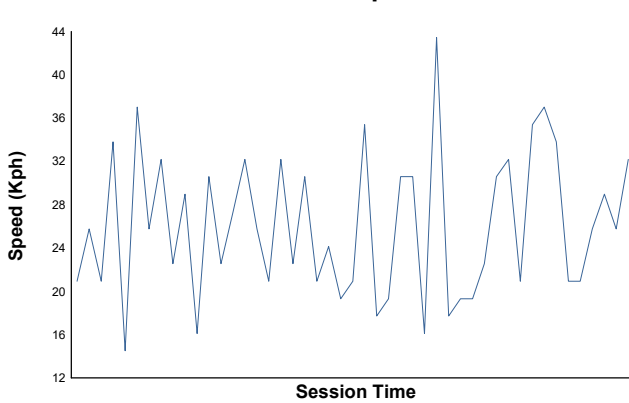

GT-CER
CAMPEONATO DE ESPAÑA RESISTENCIA

RACE READY
IBERIAN HISTORIC RACING

FESTIVAL DE LA VELOCIDAD

COPA RACER

Carrera 1

Weather Report

Air Temperature

Track Temperature

Humidity

Pressure

Wind Speed

Wind Direction

Track Status: **DRY**