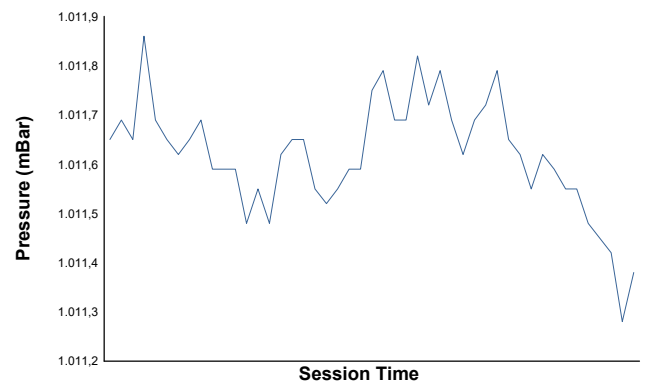

GT-CER
CAMPEONATO DE ESPAÑA RESISTENCIA

RACE READY
IBERIAN HISTORIC RACING

FESTIVAL DE LA VELOCIDAD

COPA RACER

Carrera 1

Weather Report

Air Temperature

Track Temperature

Humidity

Pressure

Wind Speed

Wind Direction

Track Status: **DRY**