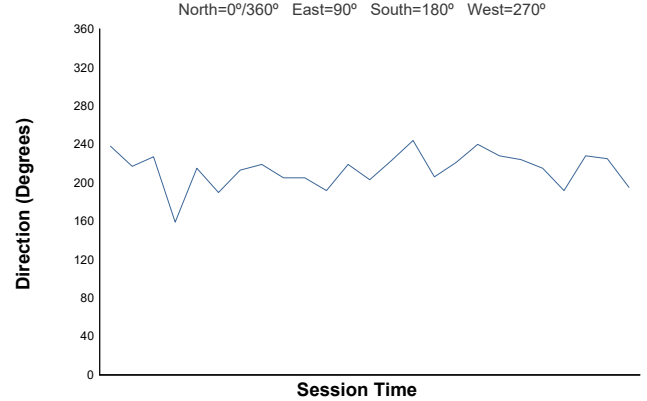

Humidity

Pressure

Wind Speed

Wind Direction

Track Status: **DRY**