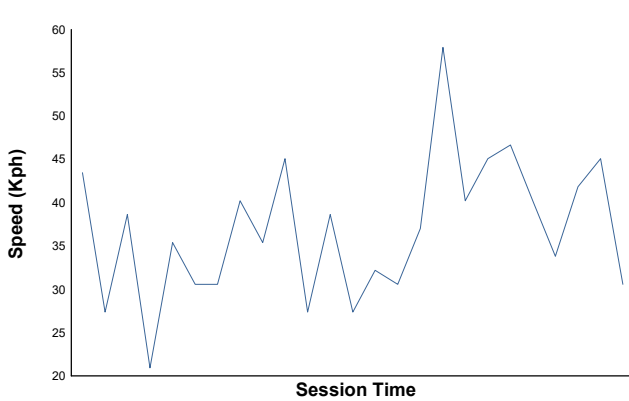

GT-CER
CAMPEONATO DE ESPAÑA RESISTENCIA

RACE READY
IBERIAN HISTORIC RACING

FESTIVAL DE LA VELOCIDAD

HGPCA

Carrera 2

Weather Report

Air Temperature

Track Temperature

Humidity

Pressure

Wind Speed

Wind Direction

Track Status: **DRY**