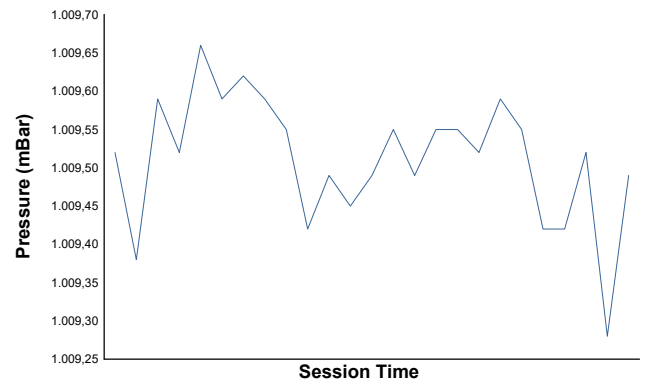

GT-CER
CAMPEONATO DE ESPAÑA RESISTENCIA

RACE READY
IBERIAN HISTORIC RACING

FESTIVAL DE LA VELOCIDAD

HGPCA

Carrera 2

Weather Report

Air Temperature

Track Temperature

Humidity

Pressure

Wind Speed

Wind Direction

Track Status: **DRY**