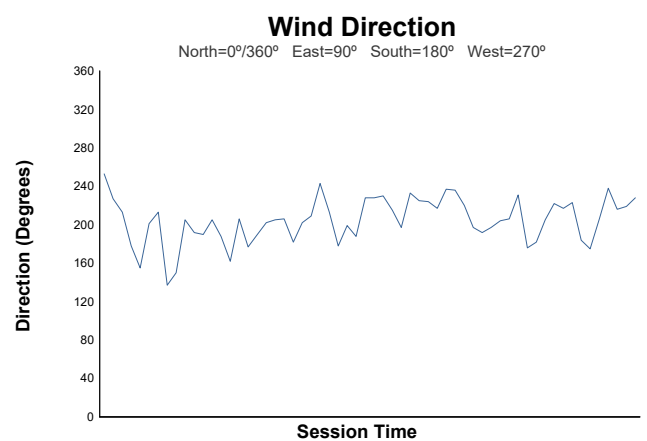

**GT WINTER SERIES**  
**FORMULA WINTER SERIES**  
 Private Practice 3  
 Weather Report

Track Status: **DRY**