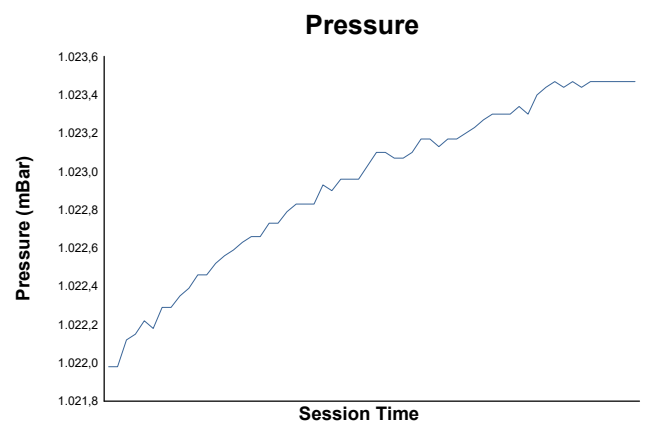

**GT WINTER SERIES**  
**FORMULA WINTER SERIES**  
 Private Practice 3  
 Weather Report

Track Status: **DRY**