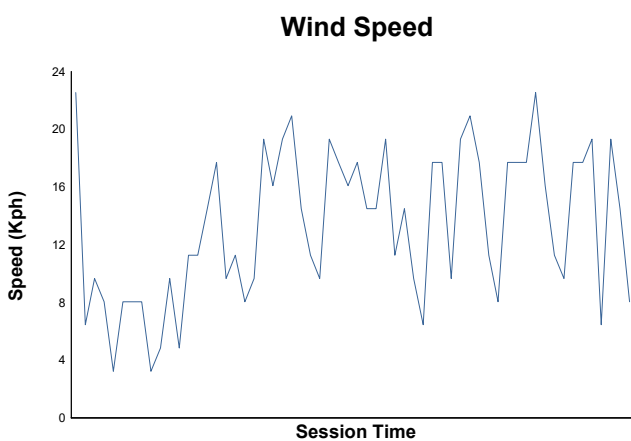

**GT WINTER SERIES**  
**FORMULA WINTER SERIES**  
 Private Practice 3  
 Weather Report

Track Status: **DRY**