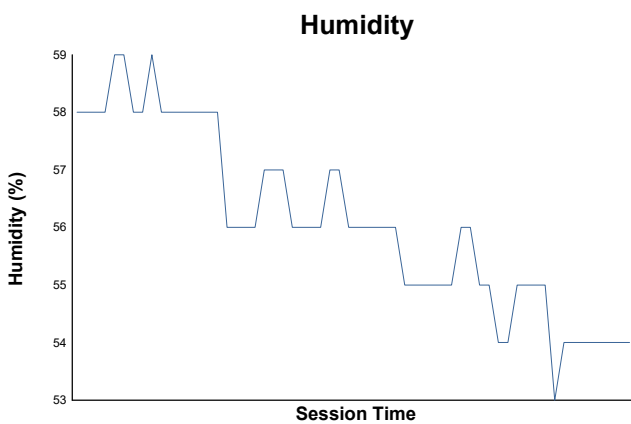

**GT WINTER SERIES**  
**FORMULA WINTER SERIES**  
 Private Practice 3  
 Weather Report

Track Status: **DRY**