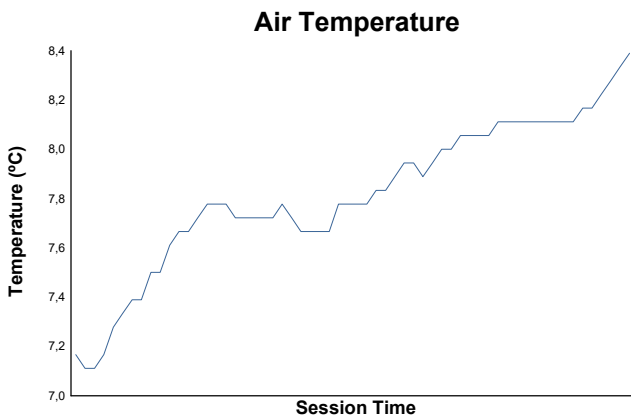

**GT WINTER SERIES**  
**FORMULA WINTER SERIES**  
 Private Practice 3  
 Weather Report

Track Status: **DRY**