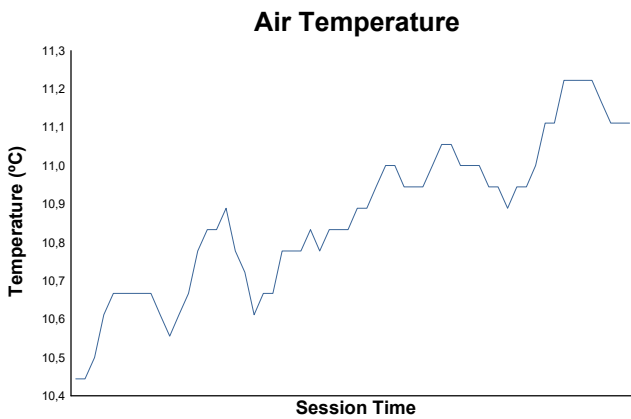

GT WINTER SERIES
FORMULA WINTER SERIES
 Private Practice 4
 Weather Report

Track Status: **DRY**