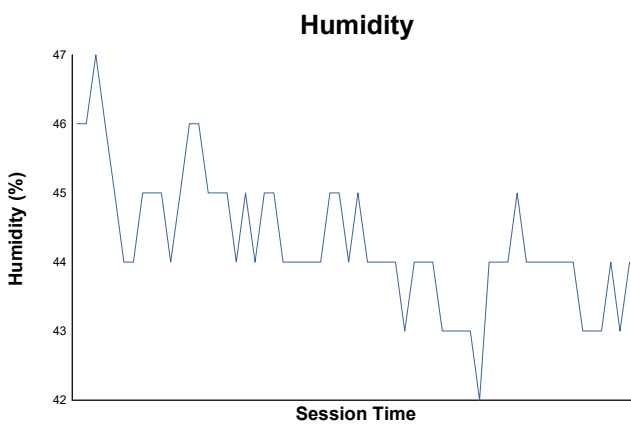

GT WINTER SERIES
FORMULA WINTER SERIES
 Private Practice 4
 Weather Report

Track Status: **DRY**