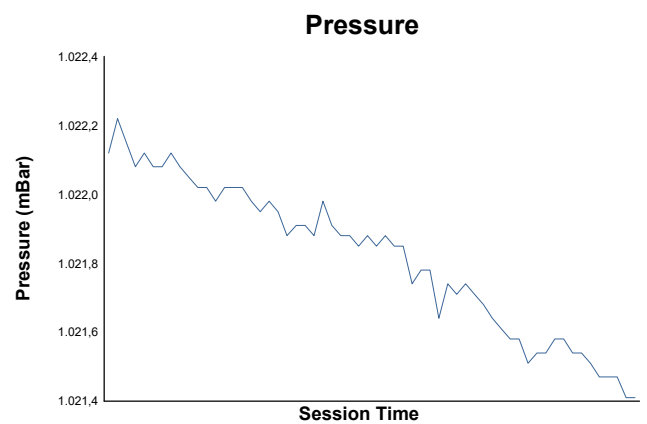

GT WINTER SERIES
FORMULA WINTER SERIES
 Private Practice 4
 Weather Report

Track Status: **DRY**