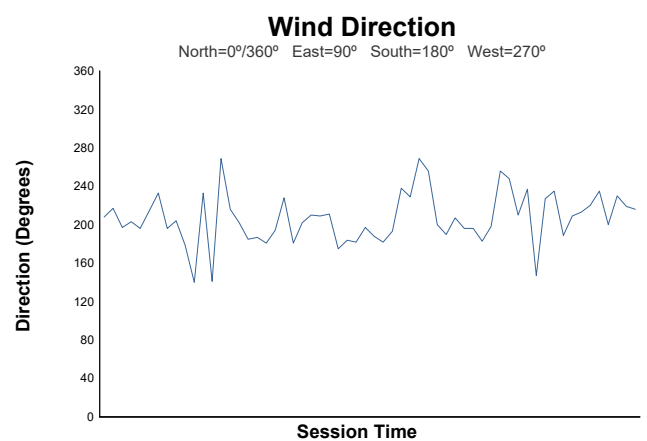

GT WINTER SERIES
FORMULA WINTER SERIES
 Private Practice 4
 Weather Report

Track Status: **DRY**