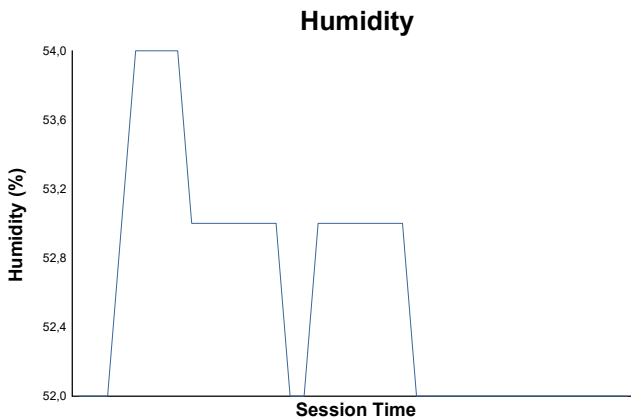

### GT WINTER SERIES GTWS GT3 CUP1 CUP2 - TEST 2 Weather Report

Track Status: **DRY**