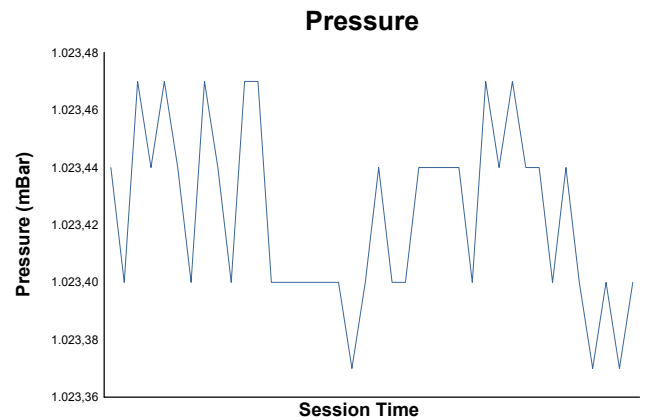

### GT WINTER SERIES GTWS GT3 CUP1 CUP2 - TEST 2 Weather Report

Track Status: **DRY**