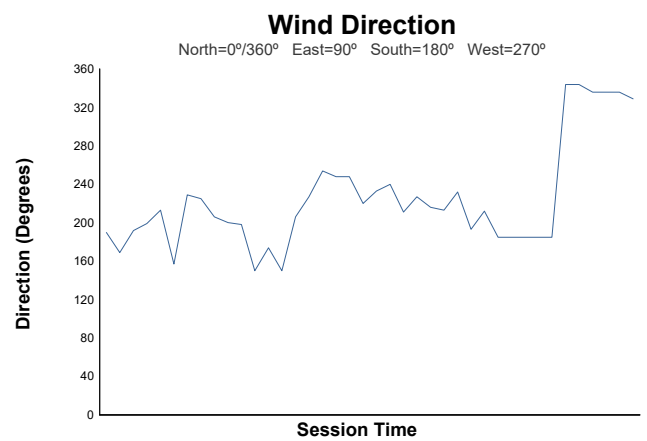

### GT WINTER SERIES GTWS GT3 CUP1 CUP2 - TEST 2 Weather Report

Track Status: **DRY**