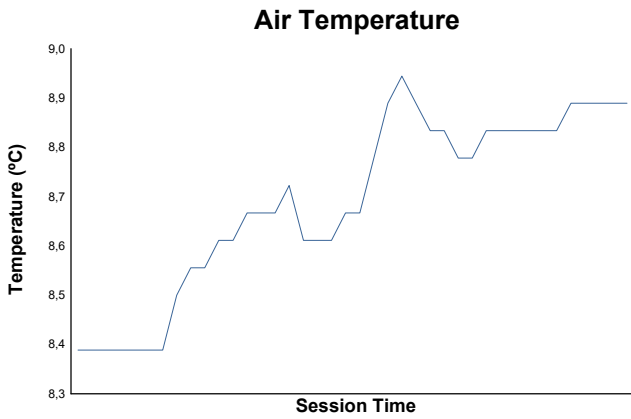

### GT WINTER SERIES GTWS GT3 CUP1 CUP2 - TEST 2 Weather Report

Track Status: **DRY**