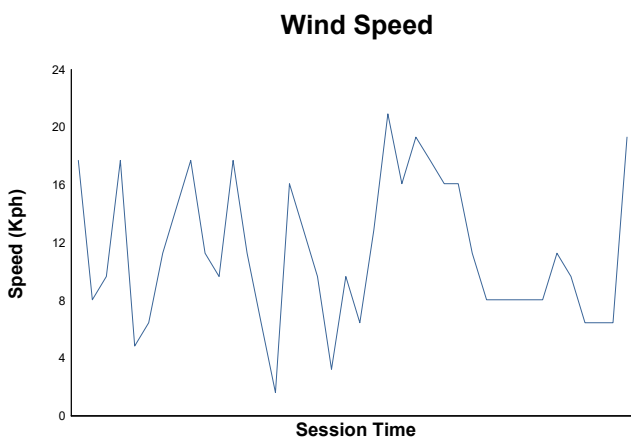

### GT WINTER SERIES GTWS GT3 CUP1 CUP2 - TEST 2 Weather Report

Track Status: **DRY**