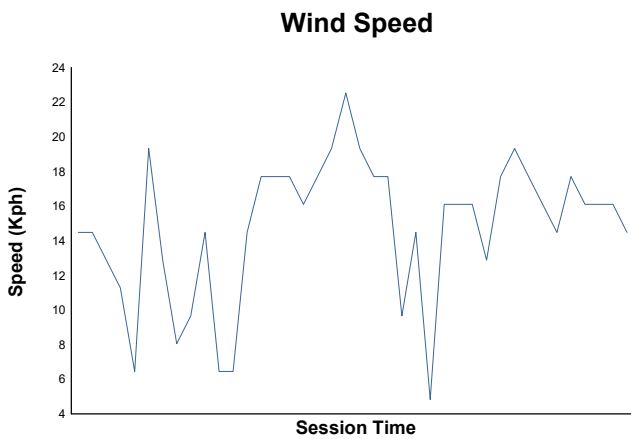

GT WINTER SERIES GTWS GT4 CUP3 CUP4 CUPX - TEST 3

Weather Report

Track Status: **DRY**