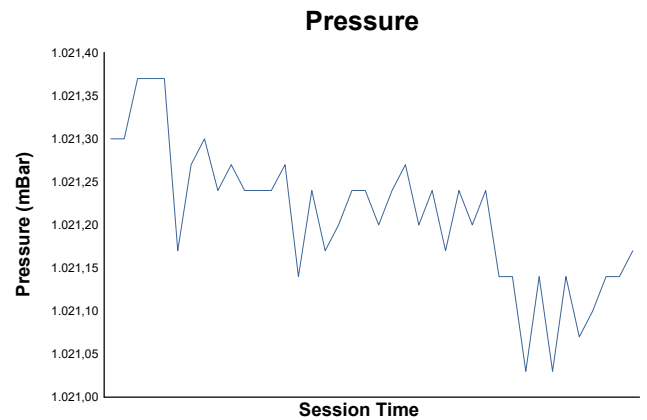

GT WINTER SERIES GTWS GT4 CUP3 CUP4 CUPX - TEST 3

Weather Report

Track Status: **DRY**