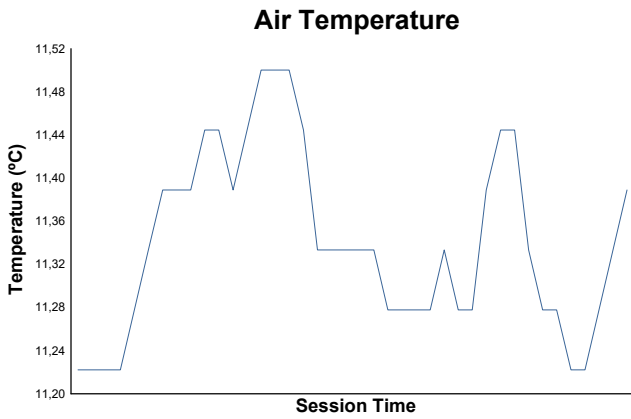

GT WINTER SERIES GTWS GT4 CUP3 CUP4 CUPX - TEST 3

Weather Report

Track Status: **DRY**