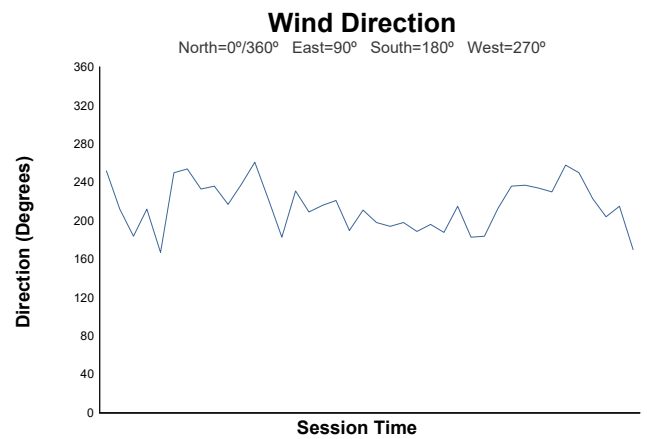

GT WINTER SERIES GTWS GT4 CUP3 CUP4 CUPX - TEST 3

Weather Report

Track Status: **DRY**