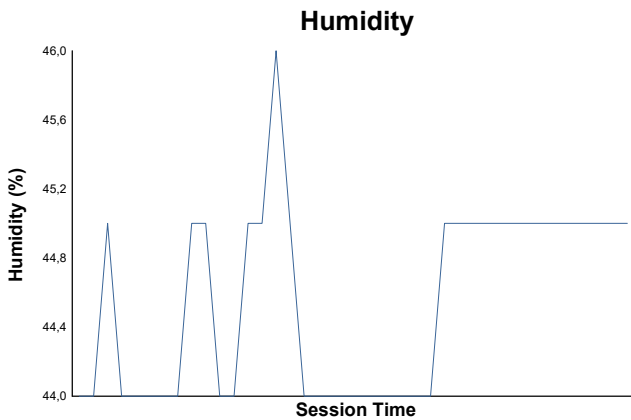

GT WINTER SERIES GTWS GT4 CUP3 CUP4 CUPX - TEST 3

Weather Report

Track Status: **DRY**