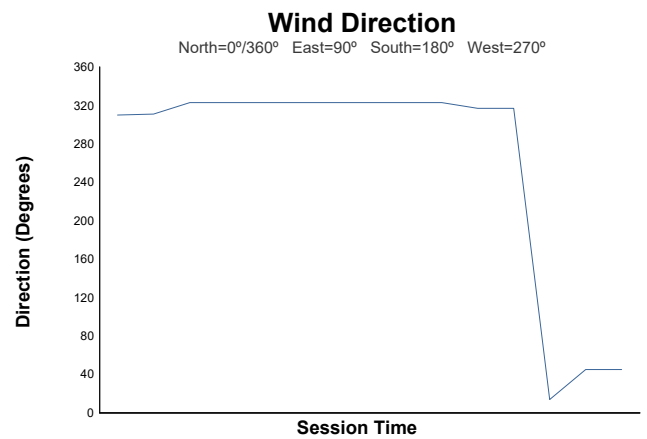

GT WINTER SERIES

GTWS

GTWS Q1-GT3 CUP1 CUP2

Weather Report

Track Status: **DRY**