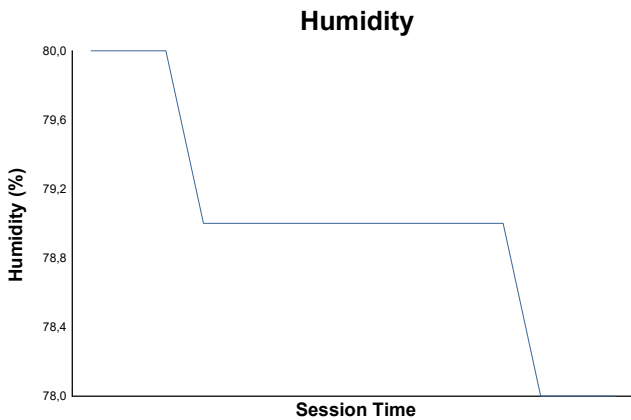

GT WINTER SERIES

GTWS

GTWS Q1-GT3 CUP1 CUP2

Weather Report

Track Status: **DRY**