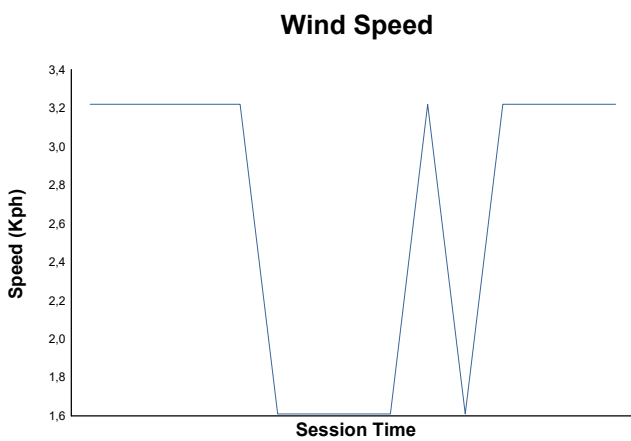

GT WINTER SERIES

GTWS

GTWS Q4-GT4 CUP3 CUP4 CUPX

Weather Report

Track Status: **DRY**