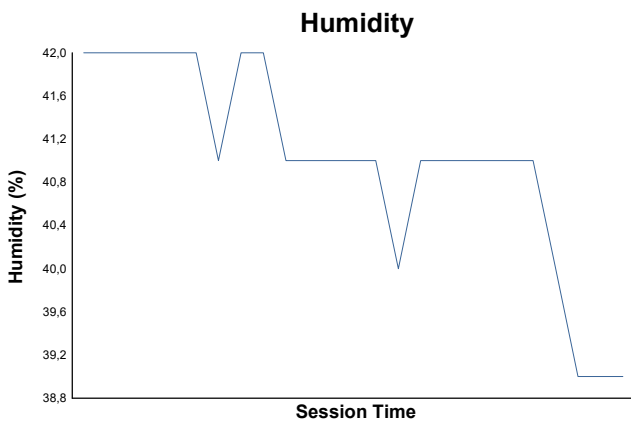

GT WINTER SERIES

GTWS

GTWS Race 2

Weather Report

Track Status: **DRY**