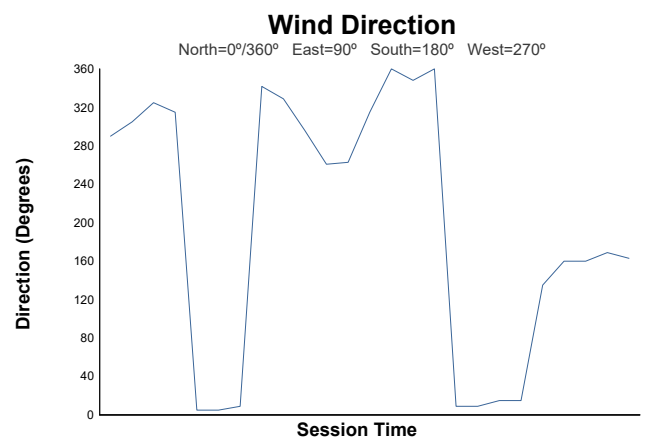

GT WINTER SERIES

GTWS

GTWS Race 2

Weather Report

Track Status: **DRY**