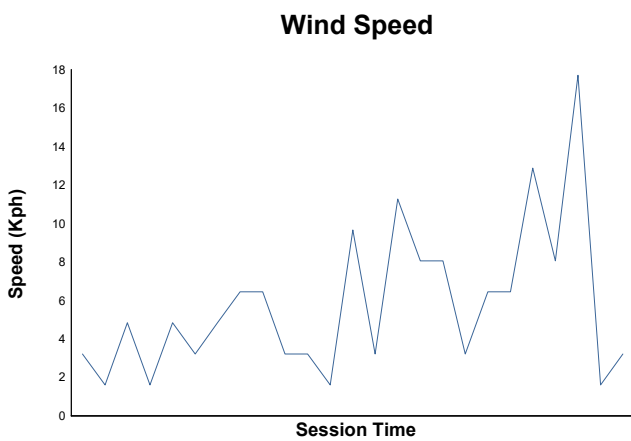

GT WINTER SERIES

GTWS

GTWS Race 2

Weather Report

Track Status: **DRY**